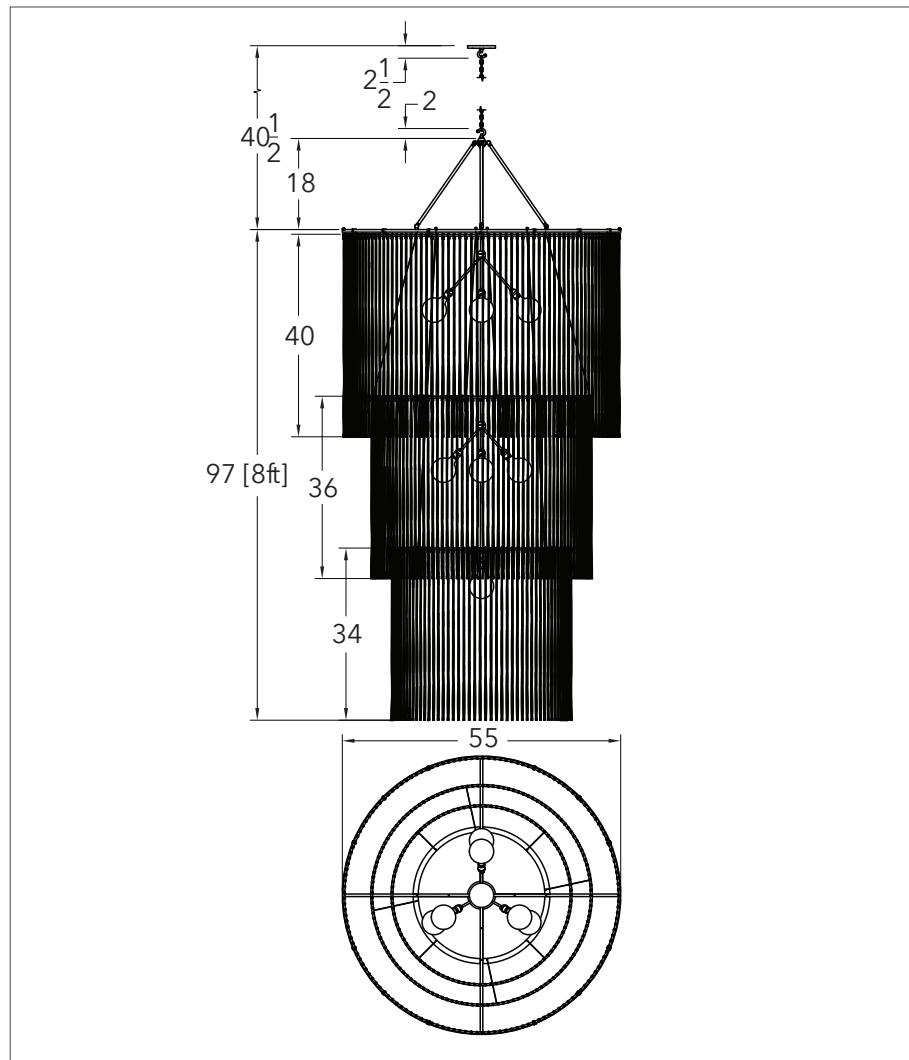

Kate 55 - Fringe Envy

Chandelier

Dimensions: Diameter 55"
Fringe Lengths available for 5 ft, 6 ft, 8 ft

Weight: Frame - 55 lbs.
8ft Fringe - 27 lbs

Drop Bars: Standard 18"
Minimum Height 5"
Maximum Height 39"

Chain Extension: Standard 18"
*Need more chain?
Please inquire, sold by 12" increments.

Bulb Size: Medium Base E26 / G40 4.75"

Bulb Quantity: 7 bulbs

Certifications:

- UL listed for damp locations
- Wiring for 220 EU installation is available
- FR treatment available