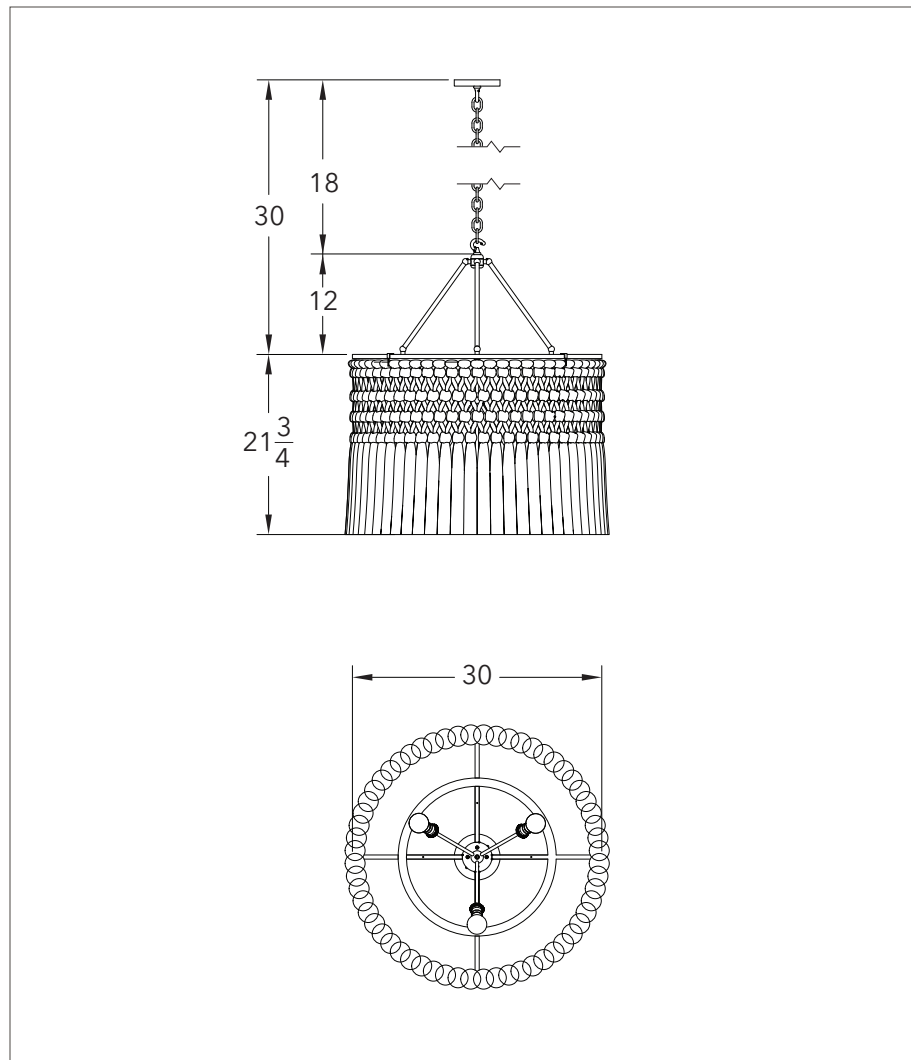

Emmy 30

Chandelier

Dimensions: Diameter 30"
Tassel Length 21.75"

Weight:

Drop Bars: Standard 12"
Minimum Height 5"
Maximum Height 30"

Chain Extension: Standard 18"
*Need more chain?
Please inquire, sold by 12" increments.

Bulb Size: Medium Base E26
1 bulb - G40 4.75"
3 bulbs with splitter - G16.5 2"-3"

Bulb Quantity: 1 bulb OR 3 bulbs with stem splitter

Certifications:

- UL listed for damp locations
- Wiring for 220 EU installation is available
- FR treatment available