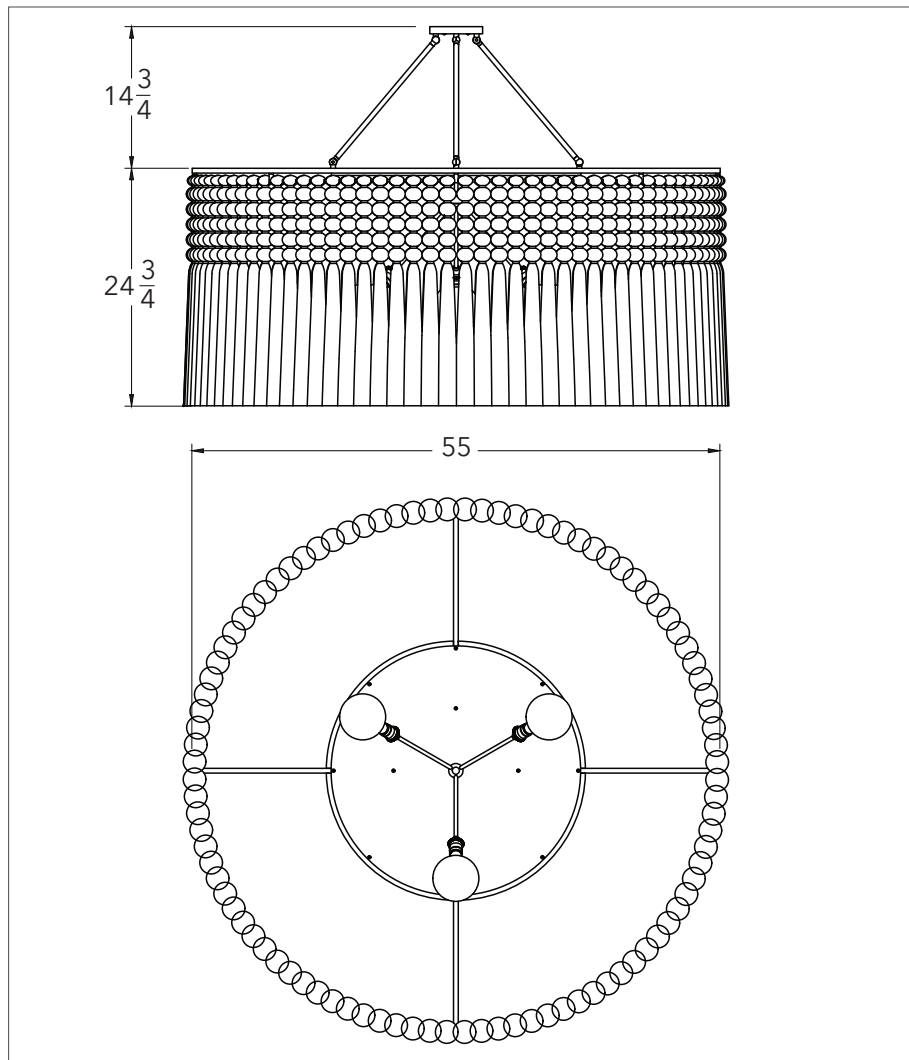

## Dawn 55 - Spun Pearl Uniform

### Chandelier

Dimensions: Diameter 55"  
Tassel Length 24.75"

Weight: 83 lbs.

Drop Bars: Standard 14.75"  
Minimum Height 8.5"  
Maximum Height 30"

Chain Extension: Standard 18"  
\*Need more chain?  
Please inquire, sold by 12" increments.

Bulb Size: Medium Base E26 / G40 4.75"

Bulb Quantity: 3 bulbs