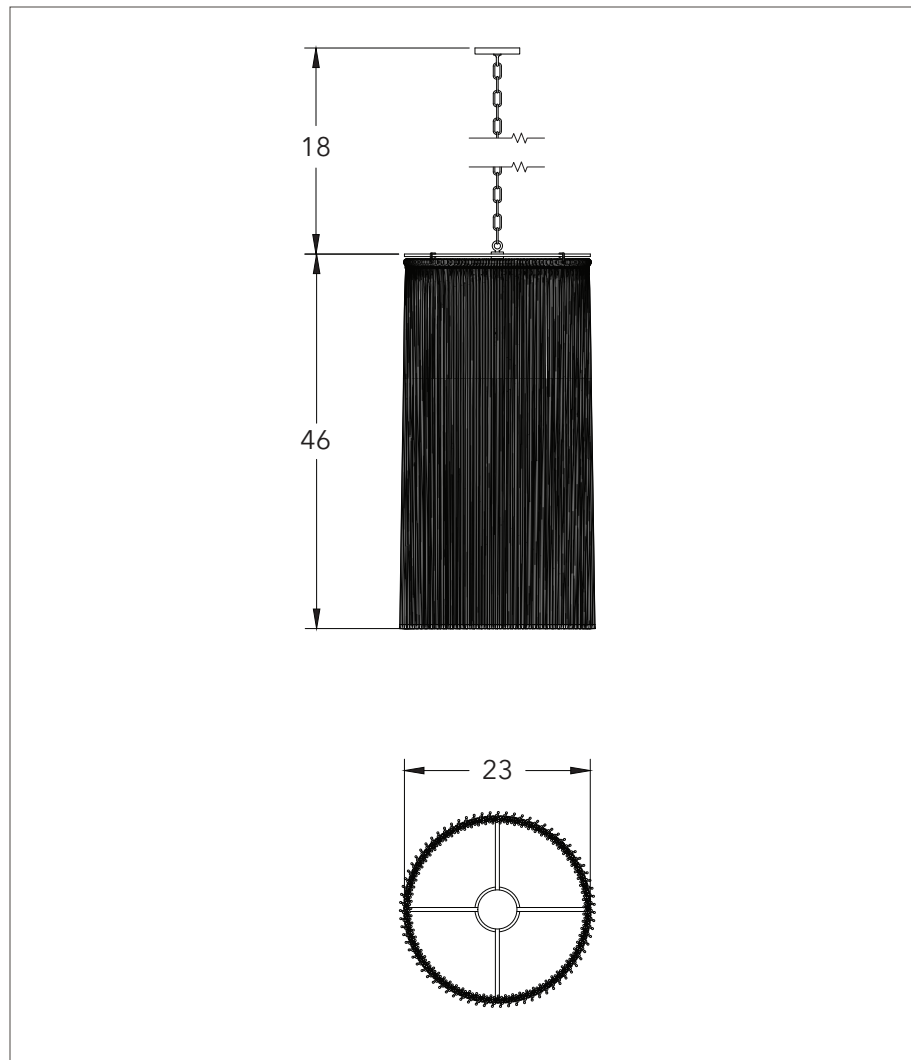

### Pendant

Dimensions: Diameter 23"  
Fringe Length 46"

Weight:

Drop Height: 18"  
\*Need more chain?  
Please inquire, sold by 12" increments.

Bulb Size: Medium Base E26 / G40 4.75"

Bulb Quantity: 1 bulb