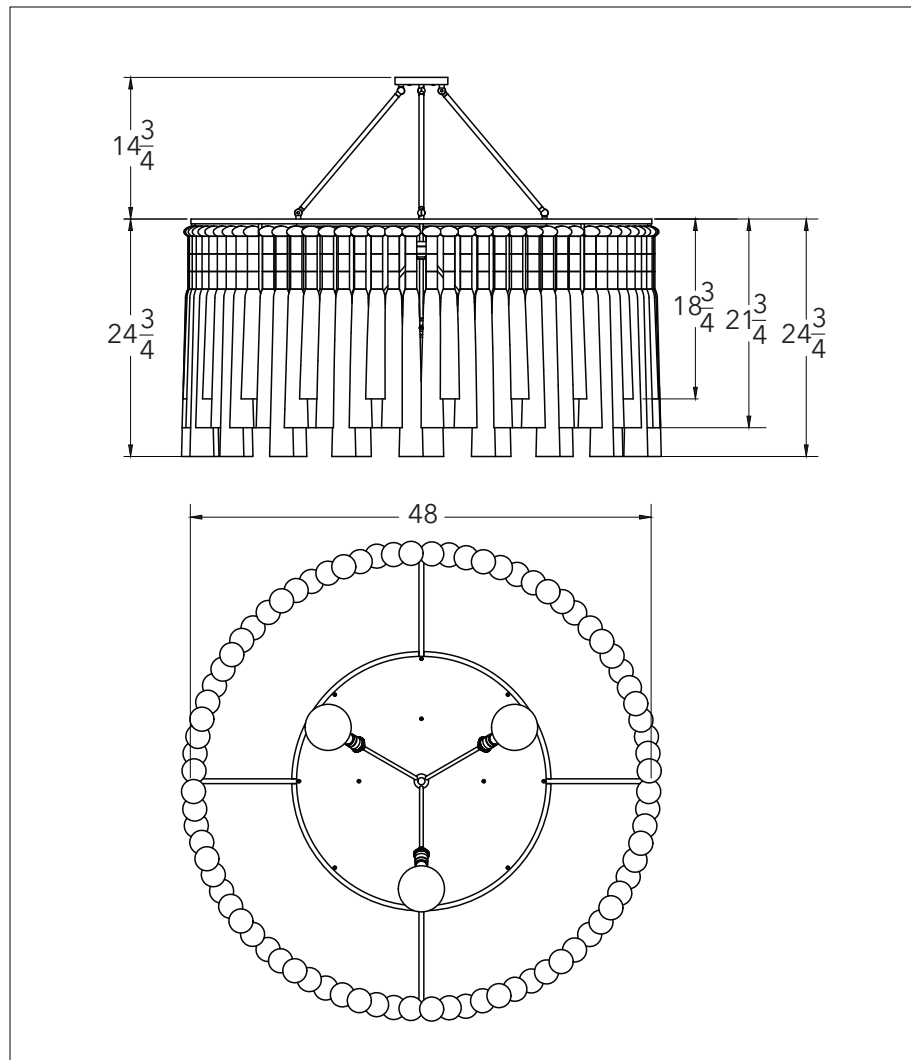

Dawn 48 - OG Staggered

Chandelier

Dimensions: Diameter 48"
Tassel Length 24.75"

Weight: 78 lbs.

Drop Bars: Standard 14.75"
Minimum Height 8.5"
Maximum Height 30"

Chain Extension: Standard 18"
*Need more chain?
Please inquire, sold by 12" increments.

Bulb Size: Medium Base E26 / G40 4.75"

Bulb Quantity: 3 bulbs

Certifications:

- UL listed for damp locations
- Wiring for 220 EU installation is available
- FR treatment available

Make this Dawn 48 your own!